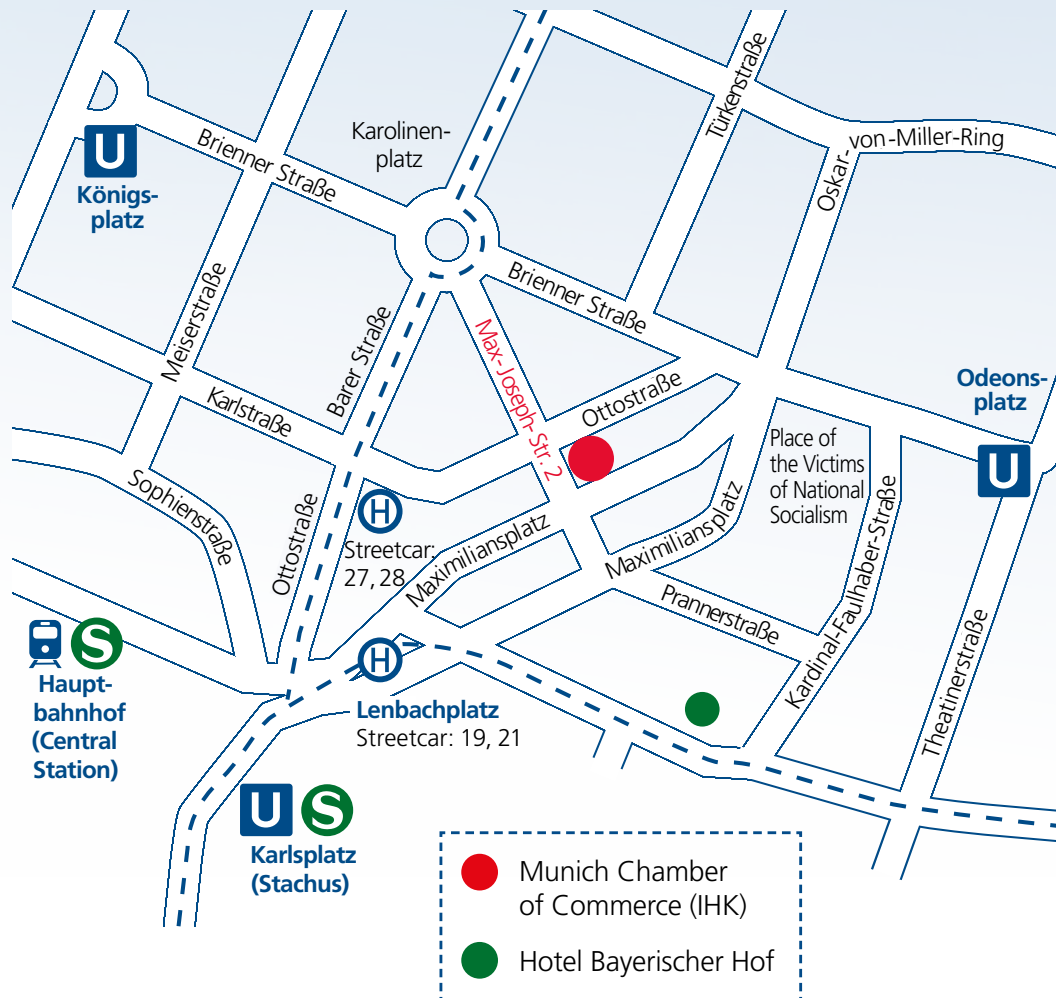

MCSC

MUNICH CYBER SECURITY CONFERENCE 2025

VENUE INFORMATION

Munich Chamber of Commerce (IHK)
Max Joseph Strasse 2
80333 Munich

The conference venue is centrally located and in walking distance from Munich Central Station and many major hotels. Closest subway stations are Central Station, Karlsplatz (Stachus) or Odeonsplatz. Streetcar connections (Tram) with lines 19 and 21 until Lenbachplatz or lines 18, 27, 28 until Ottostrasse.

For guests who are also attending Munich Security Conference on the weekend – Hotel Bayerischer Hof is located 2 minutes walking distance, and can be accessed if you are a registered MSC attendee.

MCSC

MUNICH CYBER SECURITY CONFERENCE 2025

HOTEL INFORMATION

1 Le Méridien München
Bayerstraße 41
80335 München
[Hotel website](#)

2 Sofitel Hotel München Bayerpost
Bayerstraße 12
80335 München
[Hotel website](#)

3 Eden Hotel Wolff
Arnulfstraße 4
80335 München
[Hotel website](#)

4 Excelsior by Geisel
Schützenstr 11
80335 München
[Hotel website](#)

5 25hours Hotel
The Royal Bavarian
Bahnhofpl. 1
80335 München
[Hotel website](#)