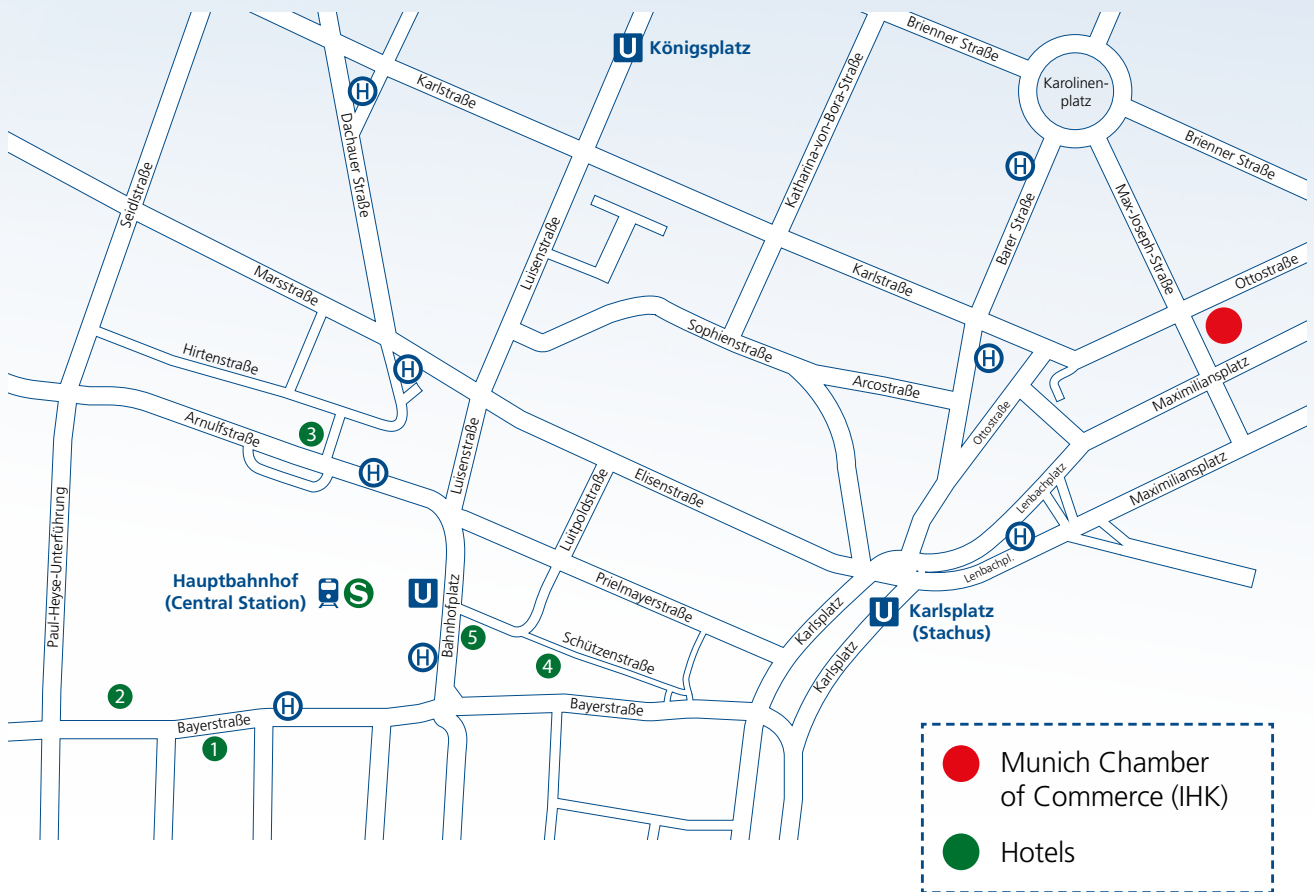

MCSC

MUNICH CYBER SECURITY CONFERENCE 2025

VENUE INFORMATION

Munich Chamber of Commerce (IHK)
Max Joseph Strasse 2
80333 Munich

The conference venue is centrally located and in walking distance from Munich Central Station and many major hotels. Closest subway stations are Central Station, Karlsplatz (Stachus) or Odeonsplatz. Streetcar connections (Tram) with lines 19 and 21 until Lenbachplatz or lines 18, 27, 28 until Ottostrasse.

For guests who are also attending Munich Security Conference on the weekend – Hotel Bayerischer Hof is located 2 minutes walking distance, and can be accessed if you are a registered MSC attendee.

MCSC

MUNICH CYBER SECURITY CONFERENCE 2025

HOTEL INFORMATION

1 Le Méridien München
Bayerstraße 41
80335 München
[Hotel website](#)

2 Sofitel Hotel München Bayerpost
Bayerstraße 12
80335 München
[Hotel website](#)

3 Eden Hotel Wolff
Arnulfstraße 4
80335 München
[Hotel website](#)

4 Excelsior by Geisel
Schützenstr 11
80335 München
[Hotel website](#)

5 25hours Hotel
The Royal Bavarian
Bahnhofpl. 1
80335 München
[Hotel website](#)